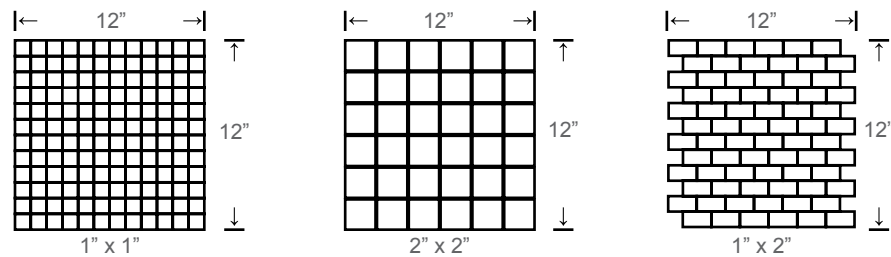

T501F- Tranquility

T503F- Retro

T502F- Fusion

T504F- Breeze

MESH-MOUNTED

LOOSE

All sizes are nominal - For exact size specifications refer to the back panel of this brochure.

DIMENSION SERIES™

Sizes

1" x 1" / 2.54 x 2.54 cm (± nominal) Mesh-mounted 12.69" x 12.69" / 32.23 x 32.23 cm sheets .315" (.8 cm) thick Square foot per case: 11.2 Square foot per sheet: 1.12 Sheets per case: 10 Case Weight: 39.55 lbs	1" x 2" / 2.54 cm x 5.08 cm (± nominal) Mesh-mounted 12.19" x 12.63" / 30.96 x 32.08 cm sheets .315" (.8 cm) thick Square foot per case: 10.7 Square foot per sheet: 1.07 Sheets per case: 10 Case Weight: 39.55 lbs
2" x 2" / 5.08 x 5.08 cm (± nominal) Mesh-mounted 12.2" x 12.2" / 30.99 x 30.99 cm sheets .315" (.8 cm) thick Square foot per case: 10.3 Square foot per sheet: 1.03 Sheets per case: 10 Case Weight: 39.6 lbs	3" x 6" / 7.62 x 15.24 cm (± nominal) Loose Tiles .315" / .8 cm thick Square foot per case: 12 Pieces per case: 100 Case Weight: 52 lbs
4" x 8" / 10.16 x 20.32 cm (± nominal) Loose Tiles .315" / .8 cm thick Square foot per case: 10.5 Pieces per case: 50 Case Weight: 45 lbs	6" x 6" / 15.24 x 15.24 cm (± nominal) Loose Tiles .315" / .8 cm thick Square foot per case: 12 Pieces per case: 50 Case Weight: 51.15 lbs

**Mounting:** 1" x 1", 1" x 2", 2" x 2" and 1" x 1" mixes mesh-mounted  
4" x 8", 3" x 6" and 6" x 6" loose

**Grout Joint:** 1/8" (.32 cm)

Test Results

	ASTM#	Results
Water Absorption	C373	00.00%
Breaking Strength	C648	>100
Scratch Hardness	MOH'S	6
Chemical Resistance	C650	Resistant