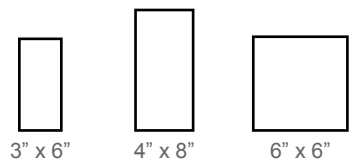

T501F- Tranquility

T503F- Retro

T502F- Fusion

T504F- Breeze

MESH-MOUNTED

LOOSE

All sizes are nominal - For exact size specifications refer to the back panel of this brochure.

DIMENSION SERIES™

Sizes

1" x 1" / 2.54 x 2.54 cm (± nominal) Mesh-mounted 12.69" x 12.69" / 32.23 x 32.23 cm sheets .315" (.8 cm) thick Square foot per case: 11.2 Square foot per sheet: 1.12 Sheets per case: 10 Case Weight: 39.55 lbs	1" x 2" / 2.54 cm x 5.08 cm (± nominal) Mesh-mounted 12.19" x 12.63" / 30.96 x 32.08 cm sheets .315" (.8 cm) thick Square foot per case: 10.7 Square foot per sheet: 1.07 Sheets per case: 10 Case Weight: 39.55 lbs
2" x 2" / 5.08 x 5.08 cm (± nominal) Mesh-mounted 12.2" x 12.2" / 30.99 x 30.99 cm sheets .315" (.8 cm) thick Square foot per case: 10.3 Square foot per sheet: 1.03 Sheets per case: 10 Case Weight: 39.6 lbs	3" x 6" / 7.62 x 15.24 cm (± nominal) Loose Tiles .315" / .8 cm thick Square foot per case: 12 Pieces per case: 100 Case Weight: 52 lbs
4" x 8" / 10.16 x 20.32 cm (± nominal) Loose Tiles .315" / .8 cm thick Square foot per case: 10.5 Pieces per case: 50 Case Weight: 45 lbs	6" x 6" / 15.24 x 15.24 cm (± nominal) Loose Tiles .315" / .8 cm thick Square foot per case: 12 Pieces per case: 50 Case Weight: 51.15 lbs