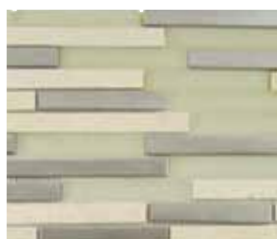

Mounting: 12" x 12" sheets mesh-backed

Grout Joint: 1/8" (.32 cm)

For installation instructions visit: www.DTTiles.com

NOTE: The Impact Series is a combination of glass, metal and natural stone. Variations in color, shade and sizes are inherent in all fired glass products. Stone is a natural product therefore, no two pieces are exactly alike. This variation is what gives natural stone products their distinctive appearance. SKU's designated with "Metal" contain stainless steel tile on a ceramic base. Final selection should be made from actual tiles and not from color reproductions.

Front Cover Shown: T880 Parchment

T875Metal French Roast

T878 Green Tea

T878Metal Green Tea

T881 Parchment

T881Metal Parchment

T884 Cirrus

T884Metal Cirrus