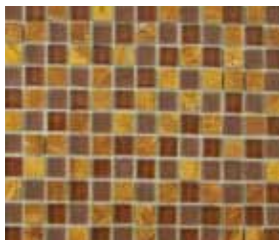

5/8" Squares

T870 Nocturn

T870Metal Nocturn

T873 French Roast

T873Metal French Roast

T876 Green Tea

T876Metal Green Tea

T879 Parchment