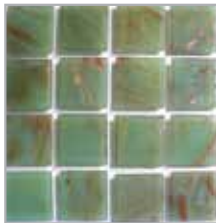

# Mosaic Series

These extraordinary tiles have a distinctive brilliance. Their smooth fronts allow for extraordinary color, while their textured backs make for a better adhesive grip. Available in mixes, transparents, iridized, gold and color swirls, these 3/4" tiles will set the stage for creative drama in any living environment.

## GOLD SWIRLS

T200G  
Dark Brown

T201G  
Gold

T203G  
Light Amber

T204G  
Medium Amber

T207G  
Dark Amber

T208G  
Royal Blue

T212G  
Light Green

T214G  
Forest Green

T219G  
Ebony

T220G  
Clear

T221G  
Beige

T225G  
White