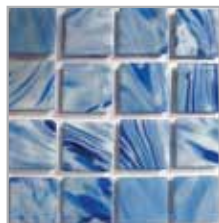

## GOLD SWIRLS

T200G  
Dark Brown

T201G  
Gold

T203G  
Light Amber

T204G  
Medium Amber

T207G  
Dark Amber

T208G  
Royal Blue

T212G  
Light Green

T214G  
Forest Green

T219G  
Ebony

T220G  
Clear

T221G  
Beige

T225G  
White

## COLOR SWIRLS

T226G  
Blue/Gray

T231C  
Blue

T234C  
Burgundy

T236C  
Green