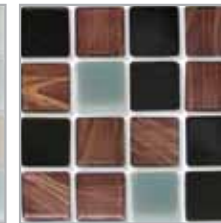

## COLOR SWIRLS

T226G  
Blue/Gray

T231C  
Blue

T234C  
Burgundy

T236C  
Green

## IRIDIZED

T243CL  
Royal Blue

T246CL  
Dark Amber

T251I  
Iridized Beige

T252I  
Iridized White

## MIXES

T350  
Canyon

T351  
Mediterranean

T352  
Seashell

T353  
Byzantine

T354  
Peonies

T355  
Pompeii

T356  
Atlantis

Extraordinary color and adaptability for beautiful surroundings.