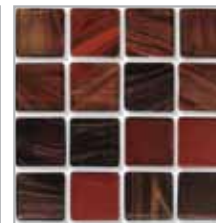

## COLOR SWIRLS

T226G  
Blue/Gray

T231C  
Blue

T234C  
Burgundy

T236C  
Green

## IRIDIZED

T243CL  
Royal Blue

T246CL  
Dark Amber

T251I  
Iridized Beige

T252I  
Iridized White

## MIXES

T350  
Canyon

T351  
Mediterranean

T352  
Seashell

T353  
Byzantine

T354  
Peonies

T355  
Pompeii

T356  
Atlantis

Extraordinary color and adaptability for beautiful surroundings.